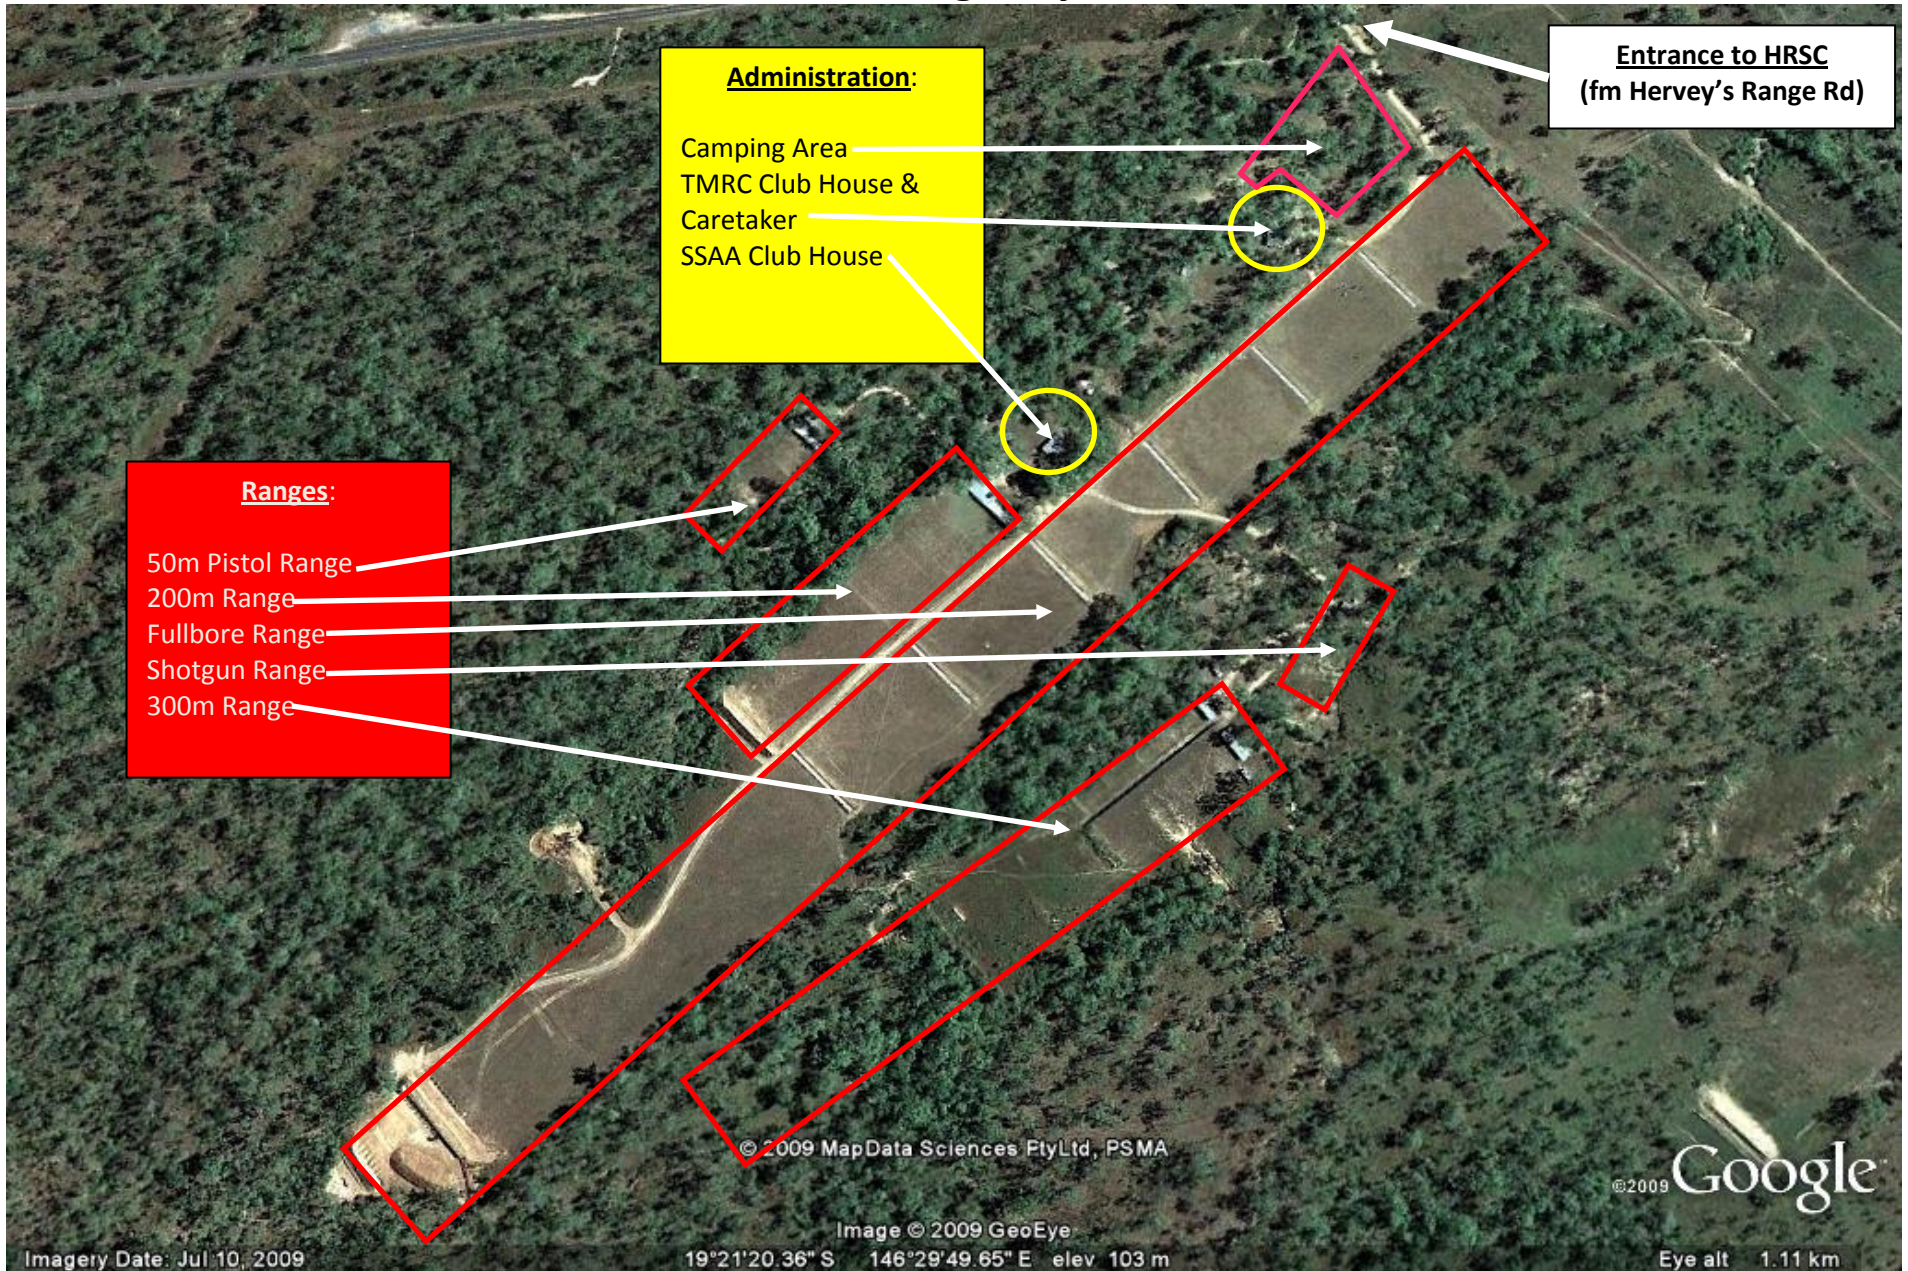

# HRSC Range Layout

**Administration:**  
Camping Area  
TMRC Club House & Caretaker  
SSAA Club House

**Entrance to HRSC**  
(fm Hervey's Range Rd)

**Ranges:**  
50m Pistol Range  
200m Range  
Fullbore Range  
Shotgun Range  
300m Range

© 2009 MapData Sciences PtyLtd, PSMA

©2009 Google

Image © 2009 GeoEye

Imagery Date: Jul 10, 2009

19°21'20.36" S 146°29'49.65" E elev 103 m

Eye alt 1.11 km